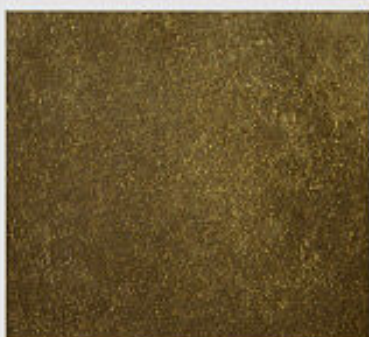

Butterfield Color® Elements™ Transparent Concrete Stain is available in 18 standard colors. Multiple colors may be used for a more creative effect. Custom colors are also available.

***INDICATES FOR INTERIOR USE ONLY**

ELE-113

Verdigris

ELE-111

Tannin

ELE-112

Balkan Amber

ELE-116

Caribbean

ELE-115

Stygian

ELE-118

Weathered Bronze

ELE-114

Cordovan Leather

ELE-122

Taupe

ELE-117

Lichen

ELE-119

Kona Brown