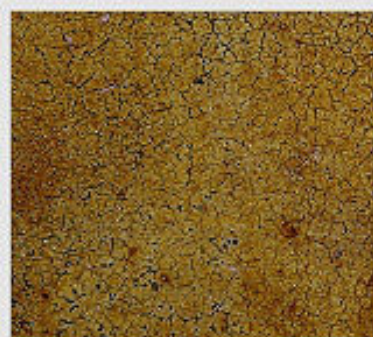

Butterfield Color® Elements™ Transparent Concrete Stain is available in 18 standard colors. Multiple colors may be used for a more creative effect. Custom colors are also available.

***INDICATES FOR INTERIOR USE ONLY**

ELE-125

Blue

ELE-126

Black

*ELE-127

Purple

ELE-128

Gray

ELE-113

Verdigris

ELE-111

Tannin

ELE-112

Balkan Amber

ELE-116

Caribbean

ELE-115

Stygian

ELE-118

Weathered Bronze

ELE-114

Cordovan Leather

ELE-122

Taupe